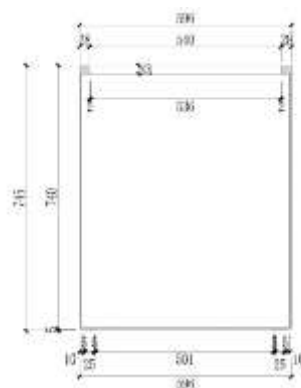

Custom Pots

- DELIVERY AUSTRALIA WIDE DIRECT TO PUBLIC
- BEST PRICES AND QUALITY MATERIALS

- CELEBRATING 30 YEARS IN BUSINESS
- COMMERCIAL AND RESIDENTIAL

21/11/2023