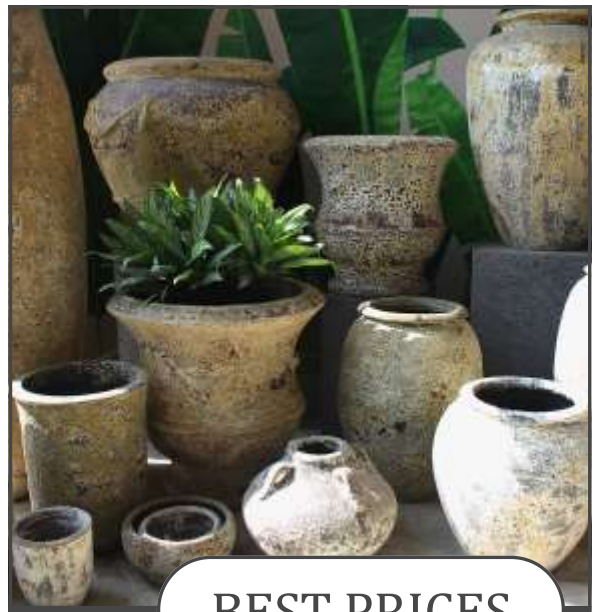

BEST PRICES

We have the Best Priced Pots in Australia and by cutting out the middleman we pass on all the savings to you. So Call Us and Order Today.