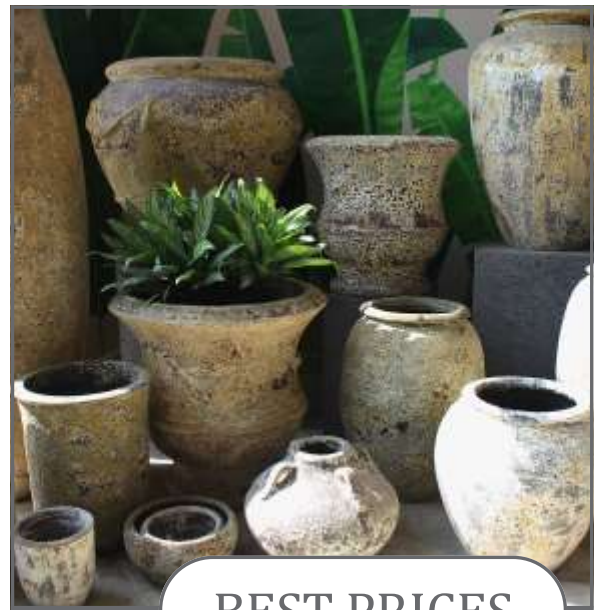

BEST PRICES

We have the Best Priced Pots in Australia and by cutting out the middleman we pass on all the savings to you. So Call Us and Order Today.