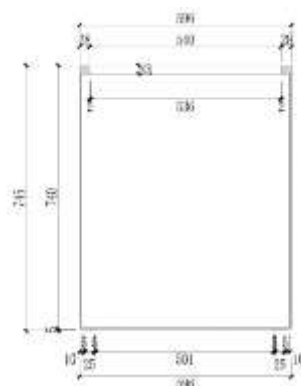

Custom Pots

- DELIVERY AUSTRALIA WIDE DIRECT TO PUBLIC
- BEST PRICES AND QUALITY MATERIALS

- CELEBRATING 30 YEARS IN BUSINESS
- COMMERCIAL AND RESIDENTIAL

2023 - 2024